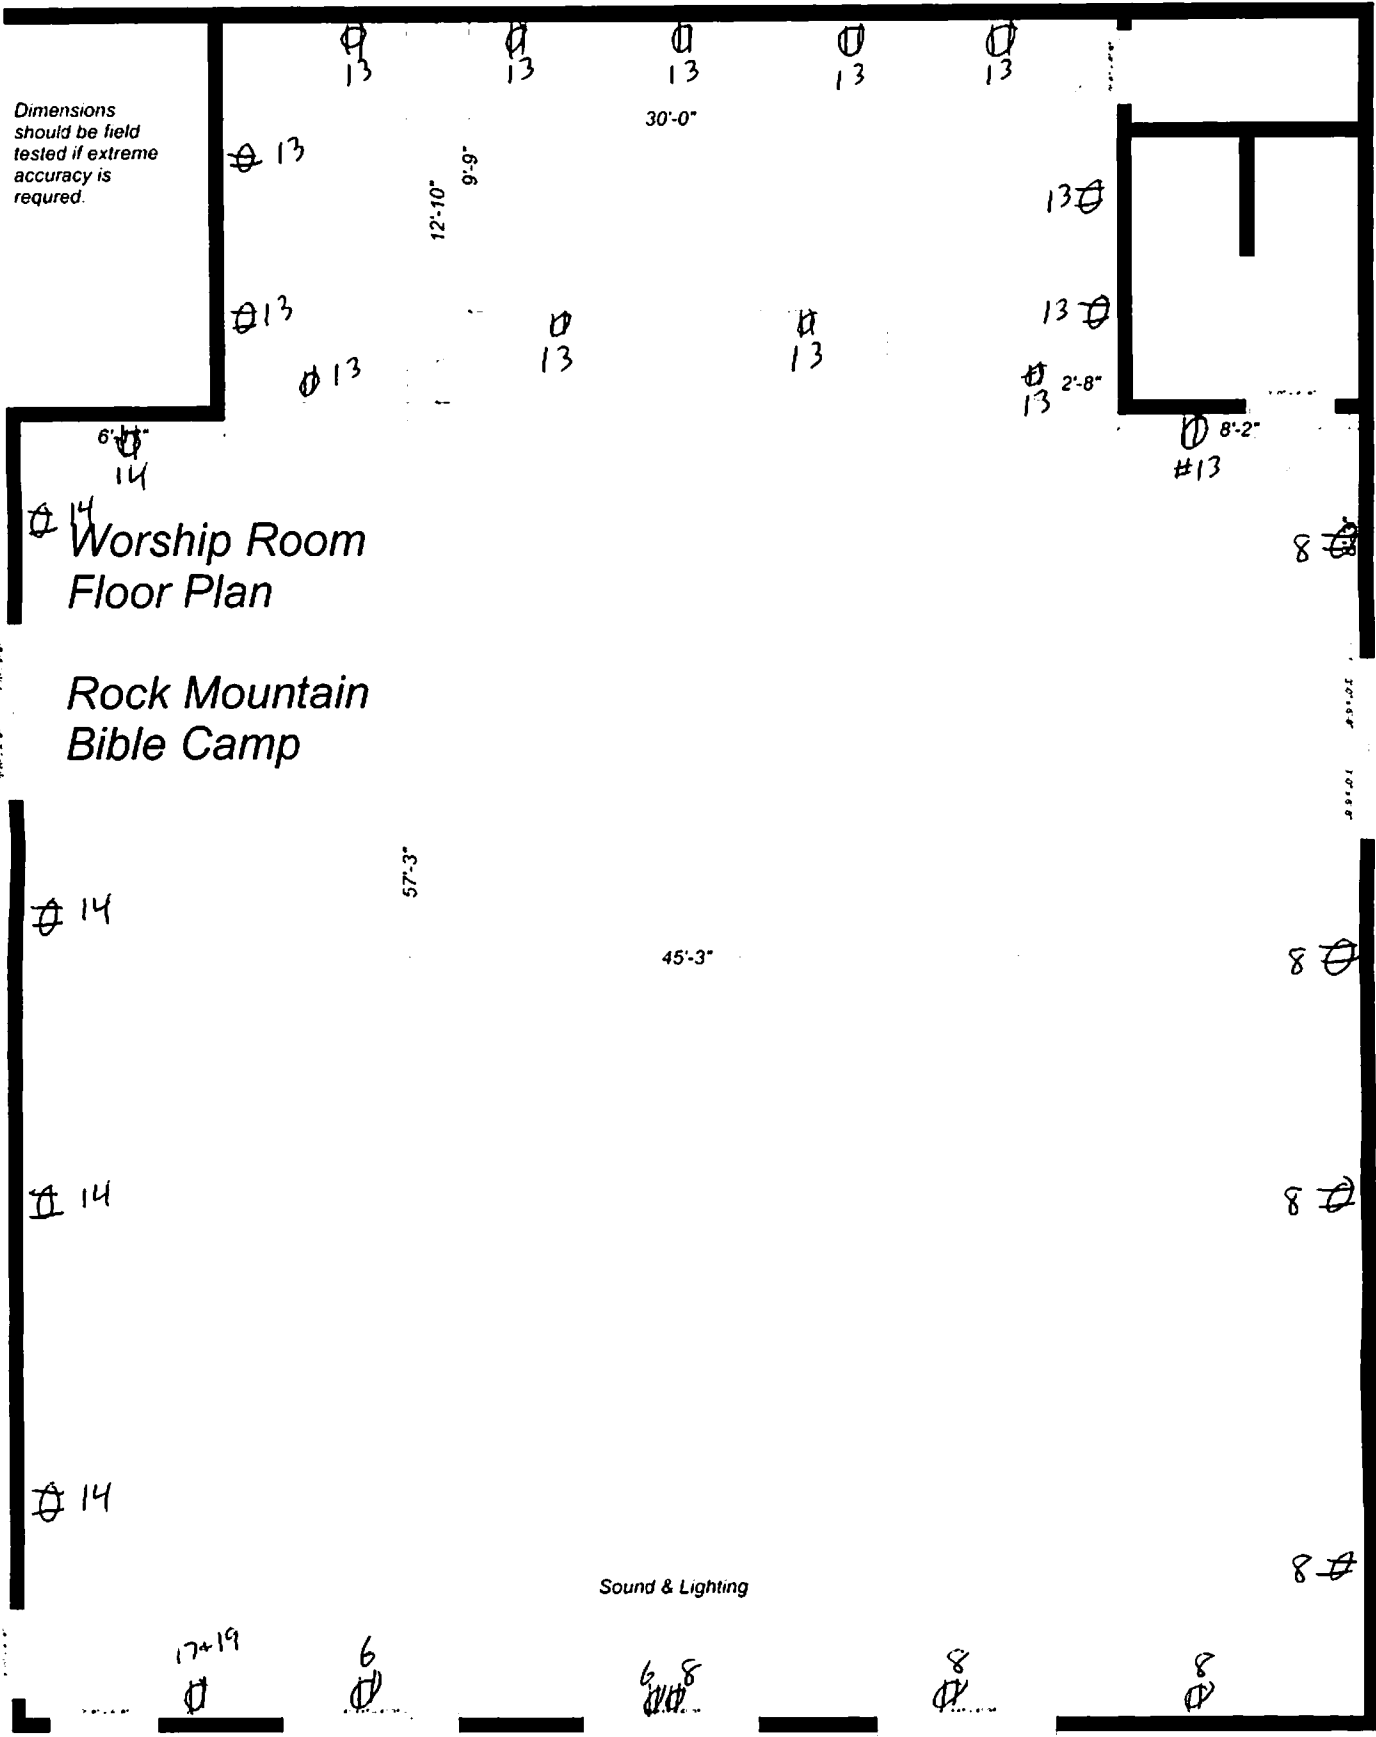

⊕ = outlet
all breakers are 20 amp

Dimensions should be field tested if extreme accuracy is required.

Worship Room
Floor Plan

Rock Mountain
Bible Camp

Sound & Lighting